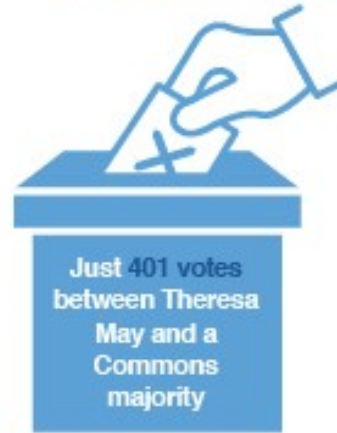

tap DRIP FEED

UK Election Stats 2017

[Source: YouGov post-election poll]

82.4%
of votes to
the 2 main
parties

It costs £500 to stand in the election, <5% of the vote lose deposit

The Greens lost the most: £228,000

Tipping point* 47, up from 34 at the start of the campaign

* (the age at which a voter is more likely to vote Tory than Labour)

% OF READER'S VOTED:

66%
18-19 y/o
voted Labour

69%
over 70's
voted Tory

Largest number of female MPs ever: 208 compared to 196 in 2015