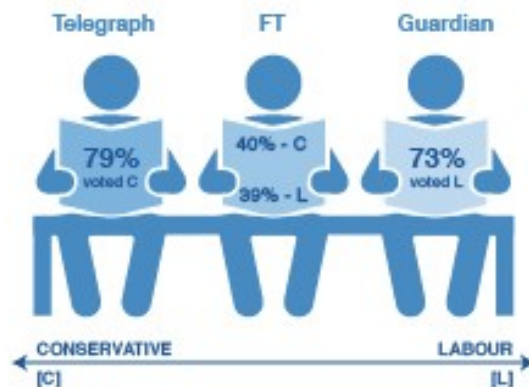

tap DRIP FEED

UK Election Stats 2017

[Source: YouGov post-election poll]

82.4%
of votes to
the 2 main
parties

It costs £500 to stand in the election, <5% of the vote lose deposit

The Greens lost the most: £228,000

Tipping point* 47, up from 34 at the start of the campaign

* (the age at which a voter is more likely to vote Tory than Labour)

% OF READER'S VOTED:

66%
18-19 y/o
voted Labour

69%
over 70's
voted Tory

Largest number of female MPs ever: 208 compared to 196 in 2015