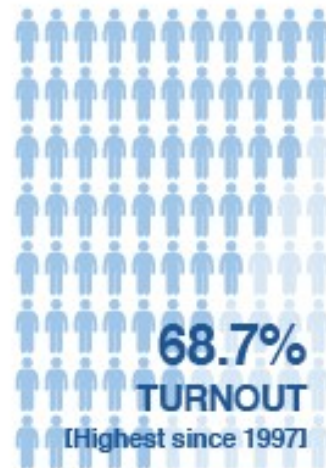

Tipping point* 47, up from 34 at the start of the campaign

* (the age at which a voter is more likely to vote Tory than Labour)

% OF READER'S VOTED:

66%
18-19 y/o
voted Labour

69%
over 70's
voted Tory

Largest number of female MPs ever: 208 compared to 196 in 2015